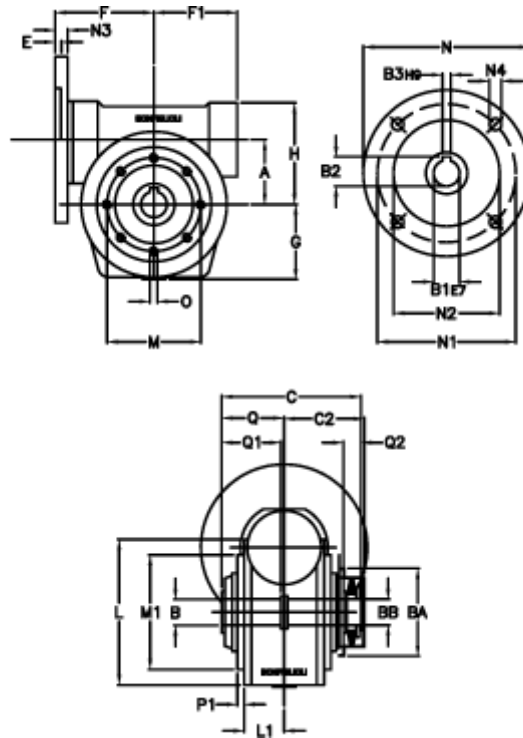

Data Sheet

Article number: 390204401472216
 Description: Worm Gear with Torque Limiter
 VF 44-L1-P-14-P63B5

Measures

a = 44.60	C2 = 48	L1 = 35.0	O = M6x8
B = 18	Description = VF 44P-xx-63B5	m = 65	P1 = 2.0
B1 E7 = 11	E = 2.0	M1 = 50	Q = 32.0
B2 = 12.8	F = 65	N = 140	Q1 = 32
B3 H9 = 4	F1 = 54	N1 = 115	Q2 = 12
BA = 40	g = 51	N2 = 95	
BB H7 = 11	H = 71.0	N3 = 10.5	
C = 79	L = 80.0	N4 = 9,5	